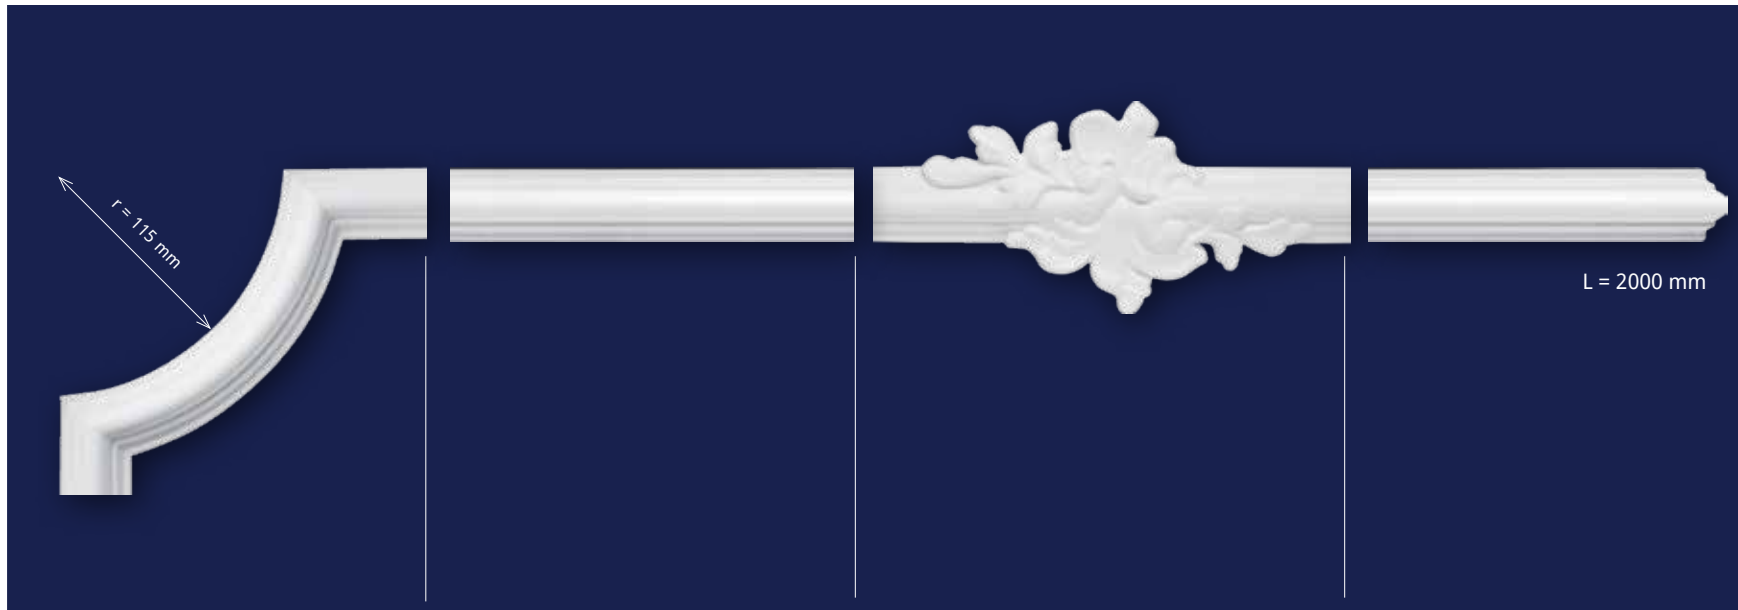

BW 11 Art.-Nr. 60020
10 foil bags
Set á 4 pieces

CW 11 Art.-Nr. 60001
50 pieces
Art.-Nr. 13709
45 packages
packed in foil 1 x 2 m

OW 11 Art.-Nr. 60021
10 foil bags
Set á 2 pieces